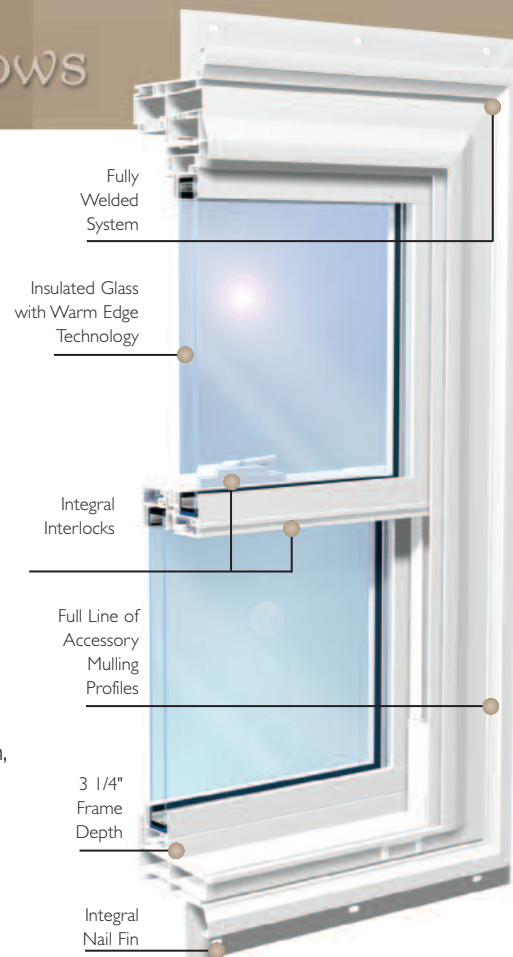

OPTIONS

- White or Tan
- Grilles in airspace
- Jamb extensions up to 12 9/16"
- Jamb extensions in pine, oak or royal wood (white vinyl)
- Glass options include Low E with Argon, Obscure and Tempered
- Custom sizing at no additional charge
- Structural mull available (add 1/2" to rough opening)
- Radius style windows for stacking
- Transoms
- J channel siding return
- Full line of accessory mulling profiles
- Bay windows

This Plantation window is also available as a custom sized remodeling window. Please specify **Plantation Replacement** on your order. This Plantation Replacement window will ship with a sill and head expander. Nailing fins will be removed.

PERFORMANCE INFORMATION

DESIGN PRESSURE: DP-40

U-FACTOR		R-FACTOR	
CLEAR	LOW E WITH ARGON	CLEAR	LOW E WITH ARGON
0.48	0.26	2.08	3.85

PLANTATION UNIT SIZE (In Inches)

16 x 36	20 x 36	24 x 36	28 x 36	32 x 36	36 x 36	40 x 36	48 x 36
16 x 42	20 x 42	24 x 42	28 x 42	32 x 42	36 x 42	40 x 42	48 x 42
16 x 48	20 x 48	24 x 48	28 x 48	32 x 48	36 x 48	40 x 48	48 x 48
16 x 54	20 x 54	24 x 54	28 x 54	32 x 54	36 x 54	40 x 54	48 x 54
16 x 60	20 x 60	24 x 60	28 x 60	32 x 60	36 x 60*	40 x 60	48 x 60
16 x 66	20 x 66	24 x 66	28 x 66	32 x 66	36 x 66	40 x 66	48 x 66
16 x 72	20 x 72	24 x 72	28 x 72	32 x 72	36 x 72	40 x 72	48 x 72

Min width 16" Min height 26"

Max width 48" Max height 72"

Dimensions shown reflect unit size. For rough opening, add 1/2" to width and height.

Other sizes available; call for details.

*This size and larger meets Egress.